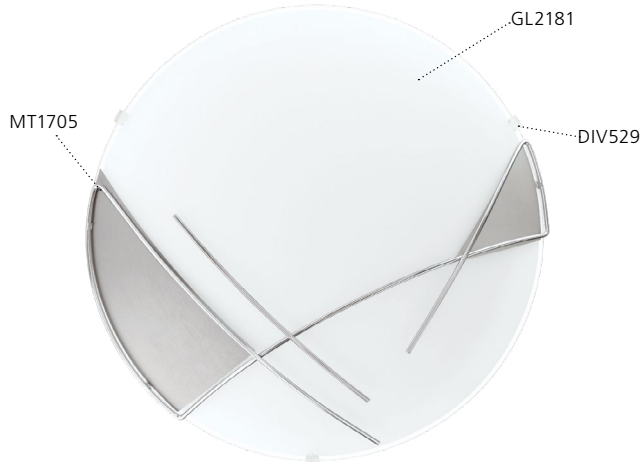

92751M

89758M

91168M

91168M CRATER

Luminario techo, pared; acero, blanco; cristal satinado, blanco
wall, ceiling light; steel, white, satinated glass, white
Ø 470, A 75

Ø 470

92751M SABBIO

Luminario techo, pared; acero, blanco; cristal, blanco con diseño
wall, ceiling light; steel, white, glass, white with design
Ø 315, A 95

Ø 315

89758M RAYA

Luminario techo, pared; acero, blanco, cromo; cristal satinado, blanco, plata
wall, ceiling light; steel, white, chrome; satinated glass, white, silver
Ø 315, A 100

Ø 315