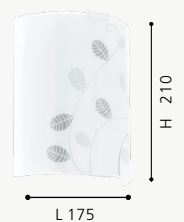

92168M ARLENA

Luminario pared; acero, cromo, cristal impreso, blanco
wall light; steel, chrome, printed glass, white

L 175, H 210, A 85