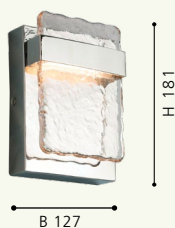

204481A MADRONA

Luminario de pared LED; acero inoxidable, vidrio claro
wall light; stainless steel, glass clear

B 127, H 181, A 60