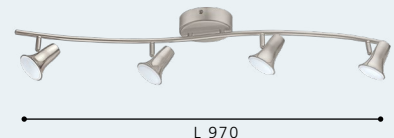

201449M JUMILLA

Spot LED de 1 luces; acero, níquel mate; plástico satinado
spot LED; steel, nickel matt; plastic white

L 970, B 229, H 117

LED
4x3W
warm
WHITE
1600lm