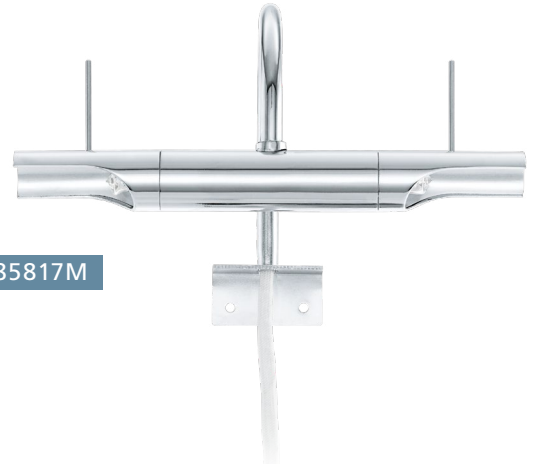

85817M

GL-843

20994M DOREEN

Luminario de espejo; acero, cromo
mirror light; steel, chrome

L 355, H 146, A 130

Incluye Lámpara

85817M GRANADA

Luminario de espejo; acero, cromo
mirror light; steel, chrome

L 210, H 125, A 120

Incluye Lámpara

85816M GRANADA

Luminario de espejo; acero, cromo; cristal satinado, blanco, transparente
mirror light; steel, chrome; satinated glass, white, clear

L 295, H 145, A 122

Incluye Lámpara