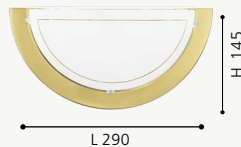

83158M PLANET 1

Luminario de pared; acero, bronce; cristal lacado, blanco, claro
wall light; steel, bronze, coated glass, white, clear

L 290, H 145, A 85

E26

1x60W