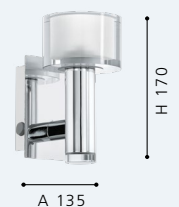

93932M FABIANA 1

Luminario de pared de 1 luz; acero, cromo; cristal satinado
pendant light; steel, chrome; glass, clear, satinated

L 90, H 170, A 135