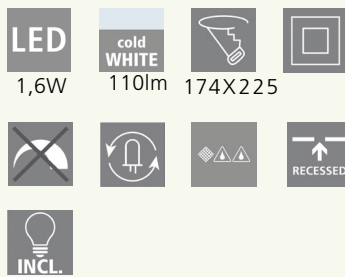

Incluye Lámpara