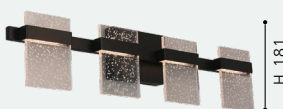

204488A MADRONA

Luminario de pared LED; acero, negro, vidrio claro
wall light; steel, black, glass clear

L 781, H 181, A 83