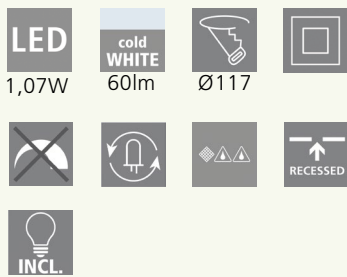

Luminario empotrable LED; aluminio fundido, plata
recessed light; cast aluminium, silver

H 5, Ø 125, ET 95

Incluye Lámpara

Ø 125

89544M ZIMBA LED

Luminario empotrable LED; aluminio fundido, plata
recessed light; cast aluminium, silver