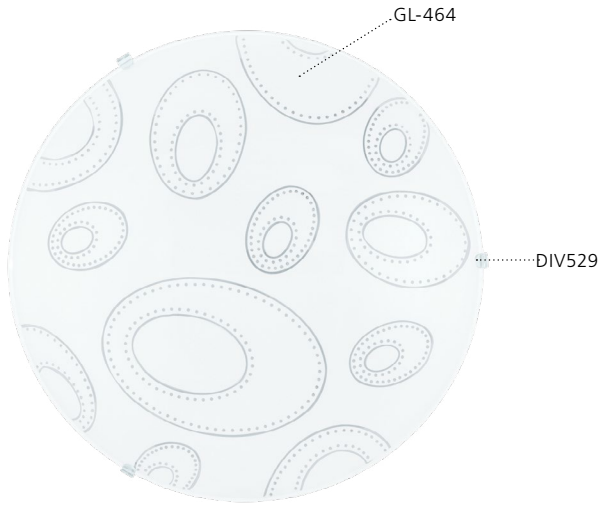

Ø 250

90151M

90043M

90151M

91808M

90151M SCALEA 1

Luminario techo, pared; acero, blanco; cristal con decoración, blanco, claro
wall, ceiling light; steel, white, glass with decoration, white, clear
 Ø 315, A 100