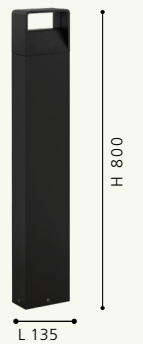

202638A DONINNI

Luminario de pie LED; aluminio, negro, plástico transparente
floor light; aluminium, black, plastic transparent

L 135, B 75, H 800