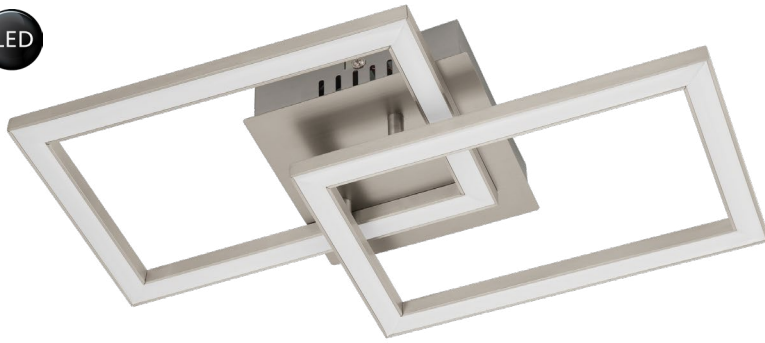

203922M

LED