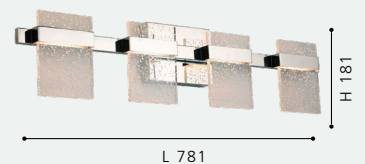

204487A MADRONA

Luminario de pared LED; acero inoxidable, vidrio claro
wall light; stainless steel, glass clear

L 781, H 181, A 83

LED
31W

warm
WHITE
2400lm