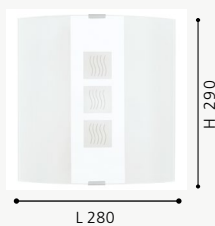

83133M GRAFIK

Luminario pared, techo; acero, cristal satinado, diseño a cuadros
wall, ceiling light; steel, satinated glass, squares design

L 280, H 290, A 85

E26

1x100W