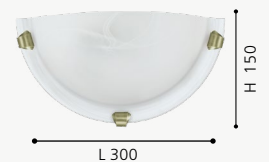

7903M SALOME

Luminario pared; acero, bronce; cristal satinado, blanco

wall light; steel, bronzed, alabaster glass, white

L 300, H 150, A 90

E26

1x60W