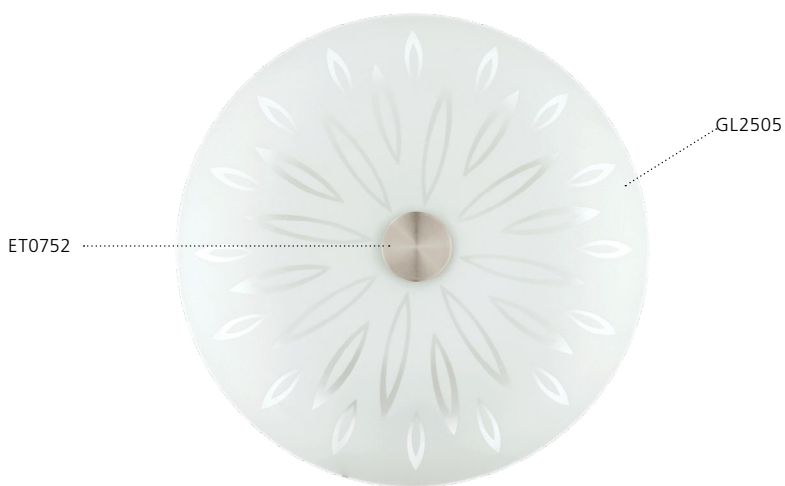

91168M

91168M CRATER

Luminario techo, pared; acero, blanco; cristal satinado, blanco
wall, ceiling light; steel, white, satinated glass, white
Ø 470, A 75

Ø 470

92751M SABBIO

Luminario techo, pared; acero, blanco; cristal, blanco con diseño
wall, ceiling light; steel, white, glass, white with design
Ø 315, A 95

Ø 315

89758M RAYA

Luminario techo, pared; acero, blanco, cromo; cristal satinado, blanco, plata
wall, ceiling light; steel, white, chrome; satinated glass, white, silver
Ø 315, A 100

Ø 315