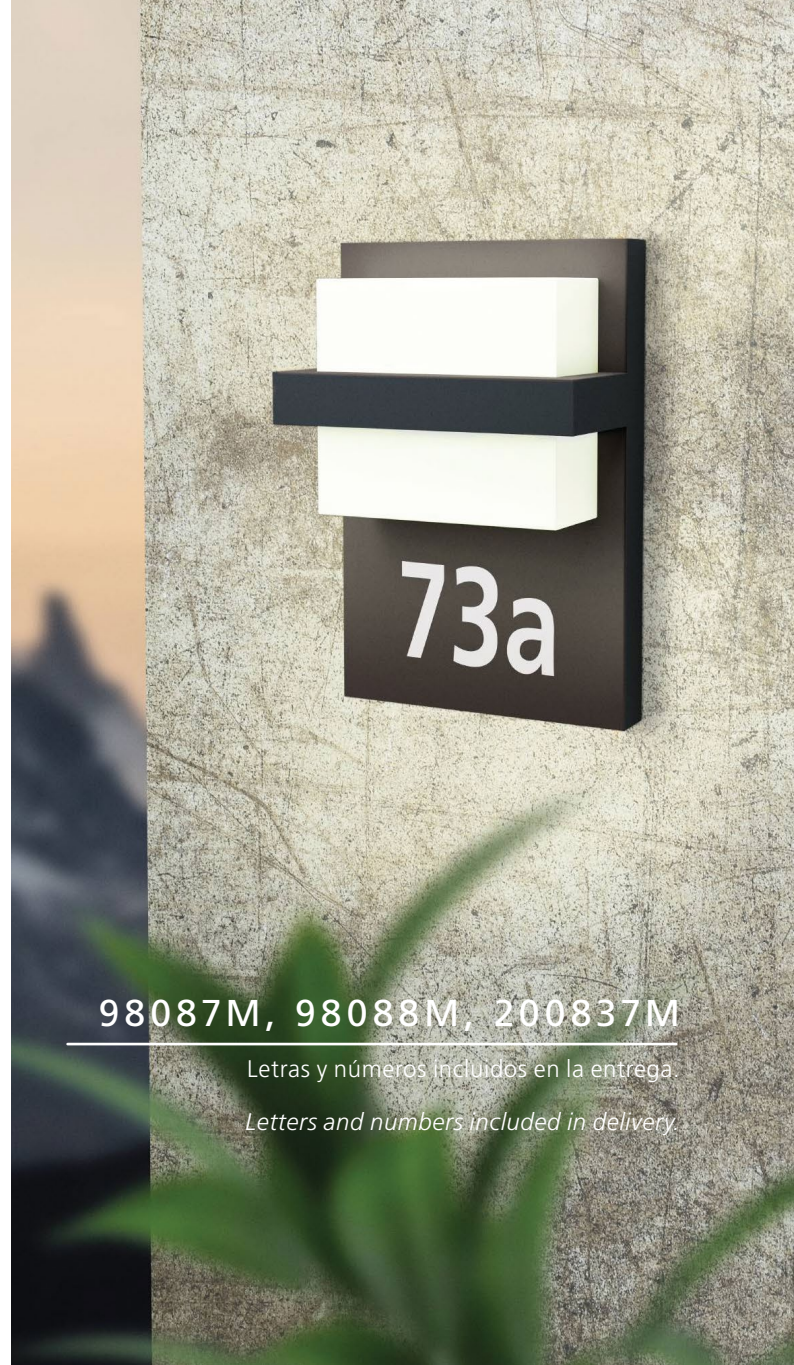

L 140, H 210, A 96

203455A PREDAZZO

Luminario de pared LED; acero galvanizado, blanco
wall light; galvanized steel, white

L 140, H 210, A 96

98087M

98088M

200837M

98087M, 98088M, 200837M