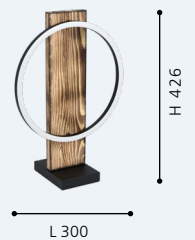

99457A BOYAL

Luminario de mesa LED; acero, madera, negro-café rústico, plástico blanco
table light; steel, wood, black, brown rustic; plastic, white

L 300, B 150, H 426, Base: B 110, T 150

LED warm WHITE 15W 1700lm