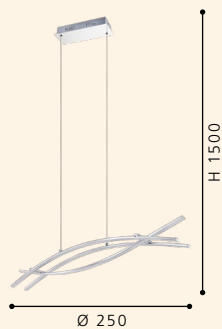

96331M

91079A

96331M

96331M NEVADO

Luminario colgante de LED; aluminio, cromo, plástico, blanco
pendant light; aluminum, chrome, plastic white

H 1200, L 890

LED
26,5W

warm WHITE
2500lm

91079A MYSTERIO

Luminario colgante; cromo, cristal satinado
pendant light; chrome, satinated glass

L 1070, H 1100

LED
34,06W

RGB LED
1260lm