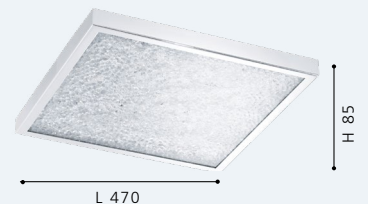

92782A CARDITO

Luminario de techo; acero, cromo, cristal
ceiling light; steel, chrome; glass, crystal, clear

L 470, B 470, H 85

LED

30W

warm
WHITE

2670lm

LED integrado