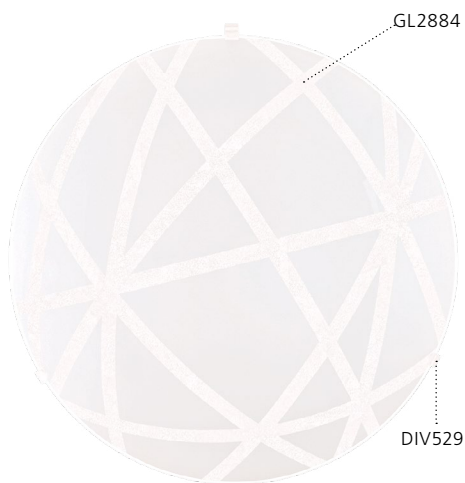

92751M

89758M

91168M

91168M CRATER

Luminario techo, pared; acero, blanco; cristal satinado, blanco
wall, ceiling light; steel, white, satinated glass, white
Ø 470, A 75

Ø 470

92751M SABBIO

Luminario techo, pared; acero, blanco; cristal, blanco con diseño
wall, ceiling light; steel, white, glass, white with design
Ø 315, A 95

Ø 315

89758M RAYA

Luminario techo, pared; acero, blanco, cromo; cristal satinado, blanco, plata
wall, ceiling light; steel, white, chrome; satinated glass, white, silver
Ø 315, A 100

Ø 315