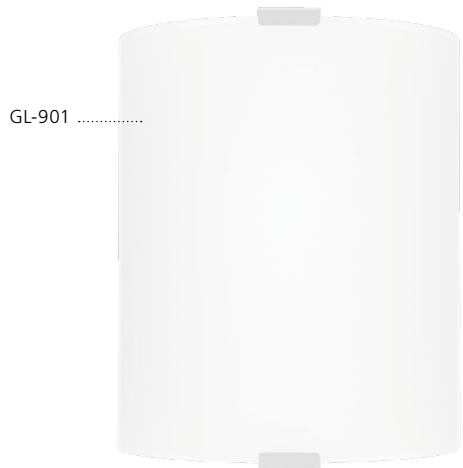

1x100W

83129M GRAFIK

Luminario pared; cristal con diseño
wall light; glass with design

L 210, B 180

E26

1x100W

84026M

84028M