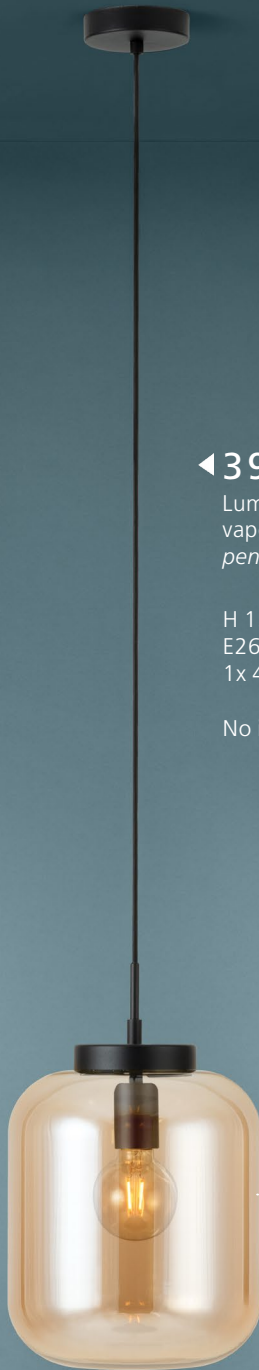

◀ 39671M BULCIAGO

Luminario colgante de 1 luz; acero, negro, latón; vidrio vaporizado, ámbar
pendant light; steel, black, brass; glass vaporized, amber

H 1500, Ø 250

E26

1x 40 W

No incluye lámpara

GA00048202