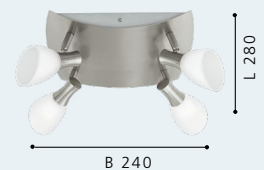

B 240

Incluye Lámpara