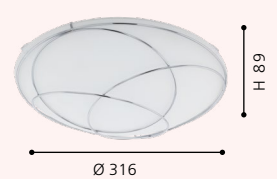

LED integrado

96299M LERIDA

Luminario de techo de 1 luz; acero, blanco, cromo, vidrio satinado
ceiling light; steel, white, chrome, satinated glass

Ø 316, H 89

12W

warm
WHITE
1070lm

Ø 316

H 89