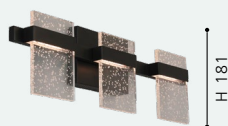

204486A MADRONA

Luminario de pared LED; acero, negro, vidrio claro
wall light; steel, black, glass clear

L 578, H 181, A 83