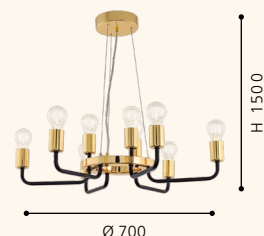

95216M PALTAS

Luminario colgante de 9 luces; acero, dorado, negro mate
pendant light; steel, gold, matt black

H 1500, Ø 700