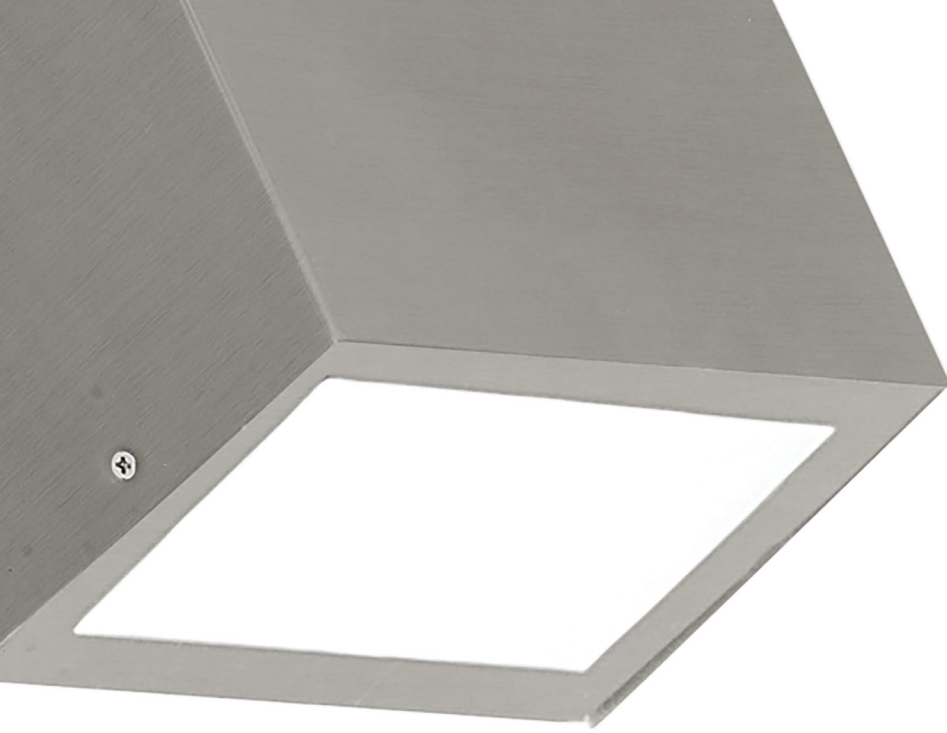

86993M

88052M

88052M VENTO

Luminario de pared de 2 luces; acero inoxidable, cristal
wall light; stainless steel, glass

Ø 283, A 80

Incluye Lámpara

86993M ARKTIC

Luminario de pared de 1 luz; acero inoxidable, cristal
wall light; stainless steel, glass

L 180, H 237, A 105