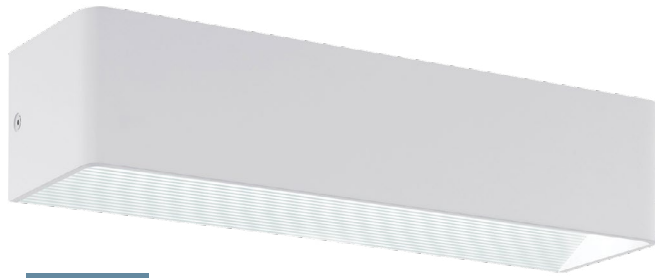

96204M

95784M

GL3659

95783M

GL3659

96204M SANIA 3

Luminario de pared; aluminio, blanco
wall light; aluminium, white

L 365, H 80, A 100

LED
12W 1200lm

warm
WHITE

L 365

LED integrado

95783M PACAO

Luminario de pared; acero, aluminio, blanco;
cristal satinado
*wall light; steel, aluminium, white; satinated
glass*

L 180, H 100, A 115

LED
1x5W 480lm

warm
WHITE

L 180

LED integrado

95784M PACAO

Luminario de pared; acero, aluminio, niquel
satinado, blanco; cristal satinado
*wall light; steel, aluminium, satin nickel;
satinated glass, white*

L 180, H 100, A 115

LED
1x5W 480lm

warm
WHITE

L 180

LED integrado