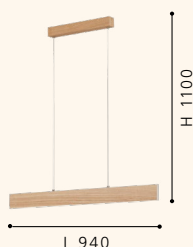

LED integrado