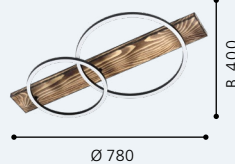

LED warm WHITE
 1x16W 2250lm

99408A BOYAL

Luminario de techo LED; acero, madera, negro-café rústico, plástico blanco
ceiling light; steel, wood, black, brown rustic; plastic, white

L 780, B 400, H 90

LED warm WHITE 14W 1700lm LED warm WHITE 14,5W 1700lm