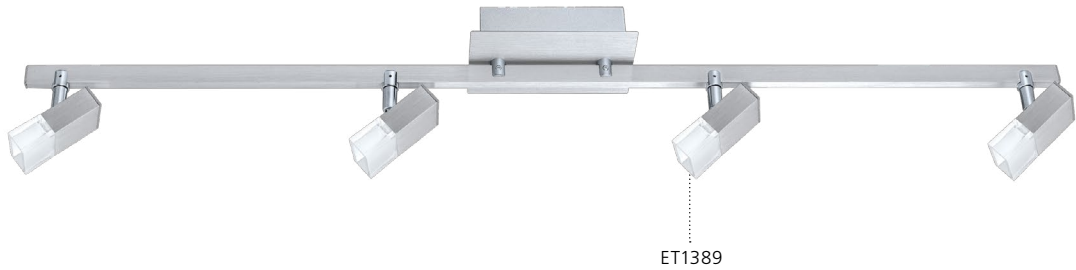

spot; steel, aluminium, white; satin glass, white, clear

L 280, B 290

LED integrado

LED integrado

93868M

LED

ET1389

GL2652