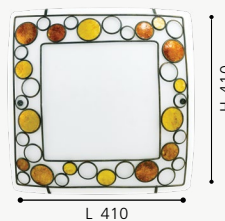

Luminario techo, pared; acero, blanco, cristal satinado, metal, blanco, café, naranja

wall, ceiling light; steel, white, satinated glass, metal, white, brown, orange

L 410, H 410, A 98

E26

2x60W

92914M SABBIO 1