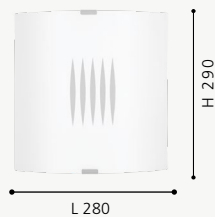

83131M GRAFIK

Luminario de pared; acero, cristal satinado, diseño líneas
wall light; steel, satinated glass, stripes design

L 280, H 290, A 85

E26

1x100W