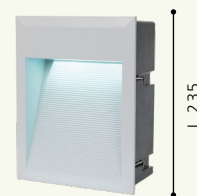

89543M

LED

89544M

LED

89543M ZIMBA LED

Luminario empotrable LED; aluminio fundido, plata
recessed light; cast aluminium, silver

H 5, Ø 125, ET 95

Incluye Lámpara

Ø 125

89544M ZIMBA LED

Luminario empotrable LED; aluminio fundido, plata
recessed light; cast aluminium, silver

L 235, B 185, H 5, ET 95

Incluye Lámpara

B 185

L 235