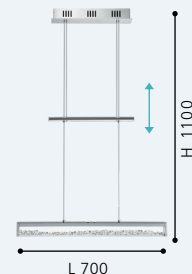

L 1000, B 125, H 1958

93625M CARDITO 1

Luminario colgante; aluminio, acero, cromo; cristal claro
 pendant light; aluminium, steel, chrome; glass, crystal, clear

L 700, B 80, H 1100

LED integrado

LED integrado