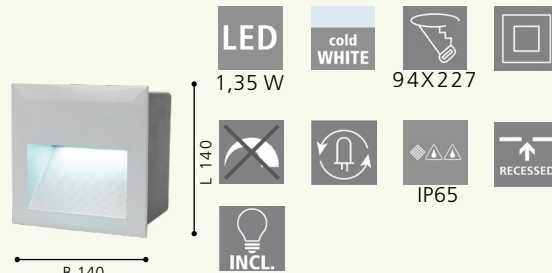

Incluye Lámpara