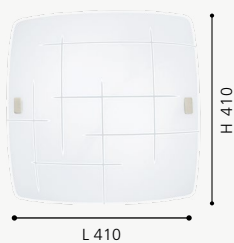

92914M SABBIO 1

Luminario pared, techo; acero, blanco, cristal, blanco
wall, ceiling light; steel, white, glass, white

H 410, L 410, A 95

E26

2x60W