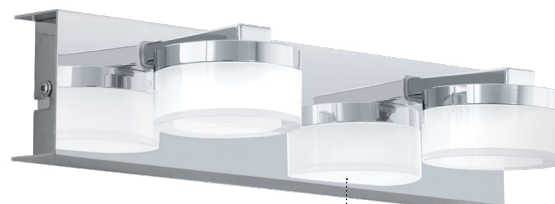

94652A

LED

ET2111

94651A ROMENDO

Luminario de pared LED de 2 luces; acero, cromo; plástico, transparente, satin

wall light; steel, chrome; plastic, clear, satinated

L 70, H 155, A 120

LED integrado