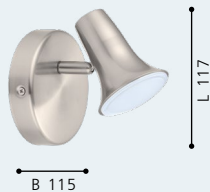

ONA 1
175

HALVA 1
175

201447M

201449M

201447M JUMILLA

Spot LED de 1 Luz; acero, níquel mate; plástico satinado
spot LED; steel, nickel matt; plastic white

L 117, B 115, A 123

LED
3W
warm
WHITE
400lm