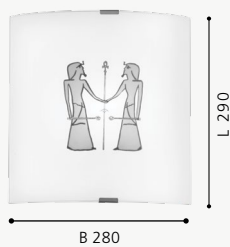

Luminario pared; cristal con diseño
wall light; glass with design

L 290, B 280

E26

1x100W

83128M GRAFIK

Luminario pared; cristal con diseño
wall light; glass with design

L 290, B 280

E26