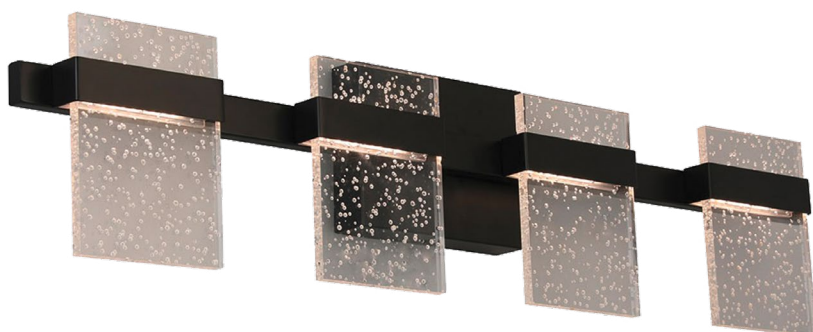

204486A

204488A

202075A

PB02028101

204486A MADRONA

Luminario de pared LED; acero, negro, vidrio claro
wall light; steel, black, glass clear

L 578, H 181, A 83

L 578

LED integrado

204488A MADRONA

Luminario de pared LED; acero, negro, vidrio claro
wall light; steel, black, glass clear

L 781, H 181, A 83

L 781

LED integrado

202075A TABIANO

Luminario de pared LED; acero, negro, plástico blanco
wall light; steel, black, plastic white

L 604, H 109, A 134

L 604

LED integrado