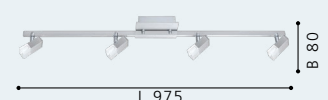

LED

4x5W

warm
WHITE

2040lm

LED integrado