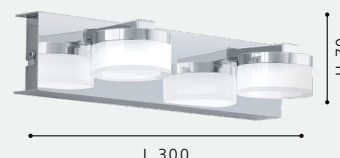

94651A

94651A

LED

ET2111

94652A

LED

ET2111

94651A ROMENDO

Luminario de pared LED de 2 luces; acero, cromo; plástico, transparente, satin

wall light; steel, chrome; plastic, clear, satinated

L 70, H 155, A 120

LED integrado

A 120

94652A ROMENDO

Luminario de pared LED de 2 luces; acero, cromo; plástico, transparente, satin

wall light; steel, chrome; plastic, clear, satinated

L 300, H 70, A 125

LED integrado

L 300