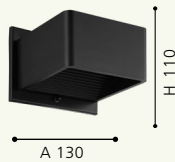

202636A DONINNI

Luminario de pared LED; aluminio, negro, plástico transparente
wall light; aluminium, black, plastic transparent

B 150, H 110, A 130