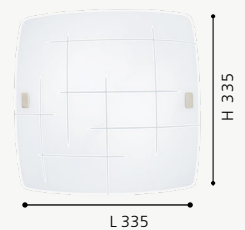

93007M SABBIO 1

Luminario pared, techo; acero, blanco, cristal, blanco
wall, ceiling light; steel, white, glass, white

L 335, H 335, A 95

E26

1x60W