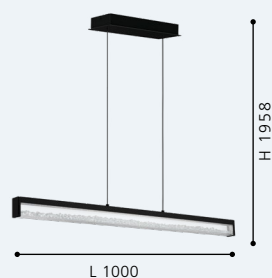

L 1000, B 125, H 1958

93625M CARDITO 1

Luminario colgante; aluminio, acero, cromo; cristal claro
 pendant light; aluminium, steel, chrome; glass, crystal, clear

L 700, B 80, H 1100

LED integrado

LED integrado