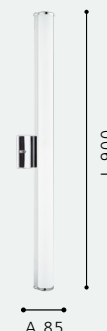

L 600, H 50, A 85

LED integrado

202365A MIERE

Luminario de pared LED; acero, níquel satinado, cristal satinado, blanco
wall light; steel, satin nickel; satinated glass, white

L 900, H 50, A 85

LED integrado