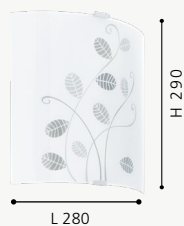

92072M ARLENA

Luminario pared; acero, cromo, cristal impreso, blanco
wall light; steel, chrome, printed glass, white

L 280, H 290, A 85

92168M ARLENA

Luminario pared; acero, cromo, cristal impreso, blanco
wall light; steel, chrome, printed glass, white

L 175, H 210, A 85