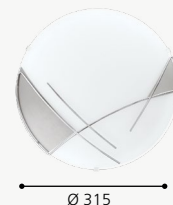

92751M

89758M

91168M

91168M CRATER

Luminario techo, pared; acero, blanco; cristal satinado, blanco
wall, ceiling light; steel, white, satinated glass, white
Ø 470, A 75

Ø 470

92751M SABBIO

Luminario techo, pared; acero, blanco; cristal, blanco con diseño
wall, ceiling light; steel, white, glass, white with design
Ø 315, A 95

Ø 315

89758M RAYA

Luminario techo, pared; acero, blanco, cromo; cristal satinado, blanco, plata
wall, ceiling light; steel, white, chrome; satinated glass, white, silver
Ø 315, A 100

Ø 315