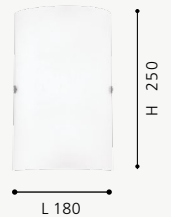

85979M TROY 3

Luminario pared; acero, níquel satinado, cristal satinado, blanco
wall light; steel, nickel satinated, satinated glass, white

L 180, H 250, A 75

E26

1x60W