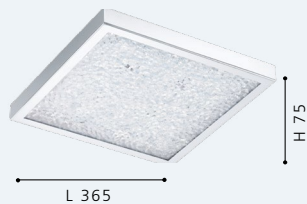

GL2930

92781A

GL2931

92782A

92781A CARDITO

Luminario de techo; acero, cromo, cristal
ceiling light; steel, chrome; glass, crystal, clear

L 365, B 365, H 75

LED

21W

warm
WHITE

1550lm

LED integrado

92782A CARDITO

Luminario de techo; acero, cromo, cristal
ceiling light; steel, chrome; glass, crystal, clear

L 470, B 470, H 85

LED

30W

warm
WHITE

2670lm

LED integrado