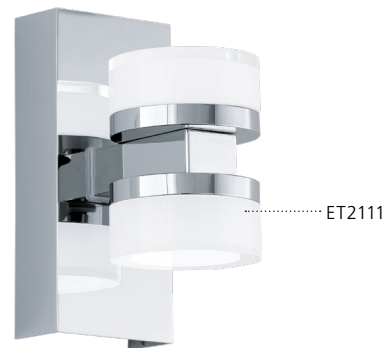

94651A

94651A

LED

ET2111

94652A

LED

ET2111

94651A ROMENDO

Luminario de pared LED de 2 luces; acero, cromo; plástico, transparente, satin

wall light; steel, chrome; plastic, clear, satinated

L 70, H 155, A 120

LED integrado

A 120

94652A ROMENDO

Luminario de pared LED de 2 luces; acero, cromo; plástico, transparente, satin

wall light; steel, chrome; plastic, clear, satinated

L 300, H 70, A 125

LED integrado

L 300