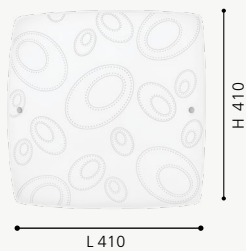

Luminario pared,techo; cromo, cristal blanco decorado
wall. ceiling light; chrome, white glass decor

L 410, H 410, A 95

20494M SCALEA 1

Luminario pared,techo; cromo, cristal blanco decorado
wall. ceiling light; chrome, white glass decor