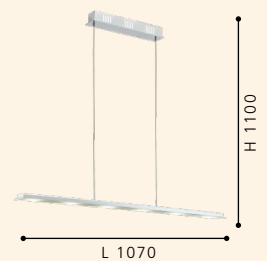

91079A MYSTERIO

Luminario colgante; cromo, cristal satinado
pendant light; chrome, satinated glass

L 1070, H 1100

LED
34,06W

RGB LED
1260lm