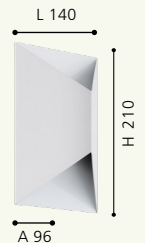

203455A PREDAZZO

Luminario de pared LED; acero galvanizado, blanco
wall light; galvanized steel, white

L 140, H 210, A 96