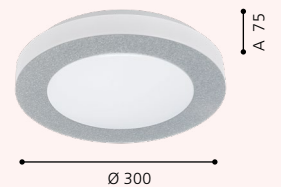

201699M

201699M

201699M CARPI 1

Luminario pared/techo LED; acero, plástico, iridescente, blanco, plástico blanco
wall & ceiling light; steel, plastic, iridescent, white, plastic, white

Ø 300, A 75

10,8W

1130lm

LED integrado